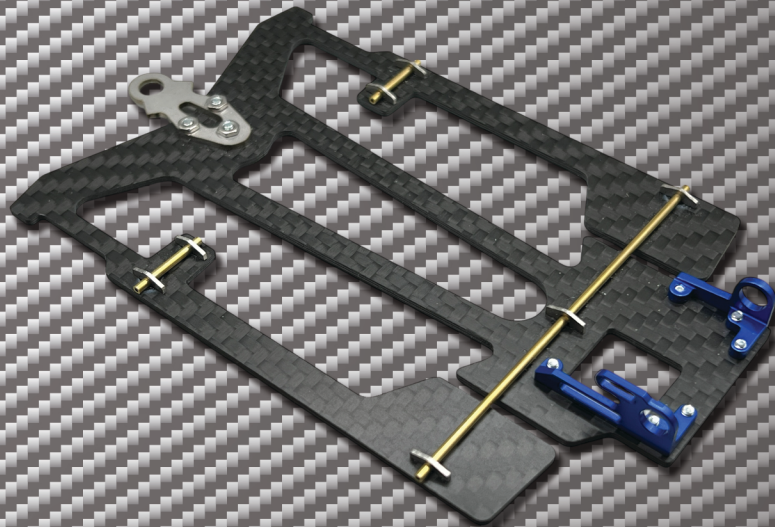

The World's Single Source
For Slot Car Brushless Technology
www.KCRacing.net

CARBON XTM

Race Beyond the Limits

© Copyright 2025
All Rights Reserved

0125-500

CARBON X™

BY

THE GROWING FAMILY OF BRUSHLESS CARBON FIBER CHASSIS